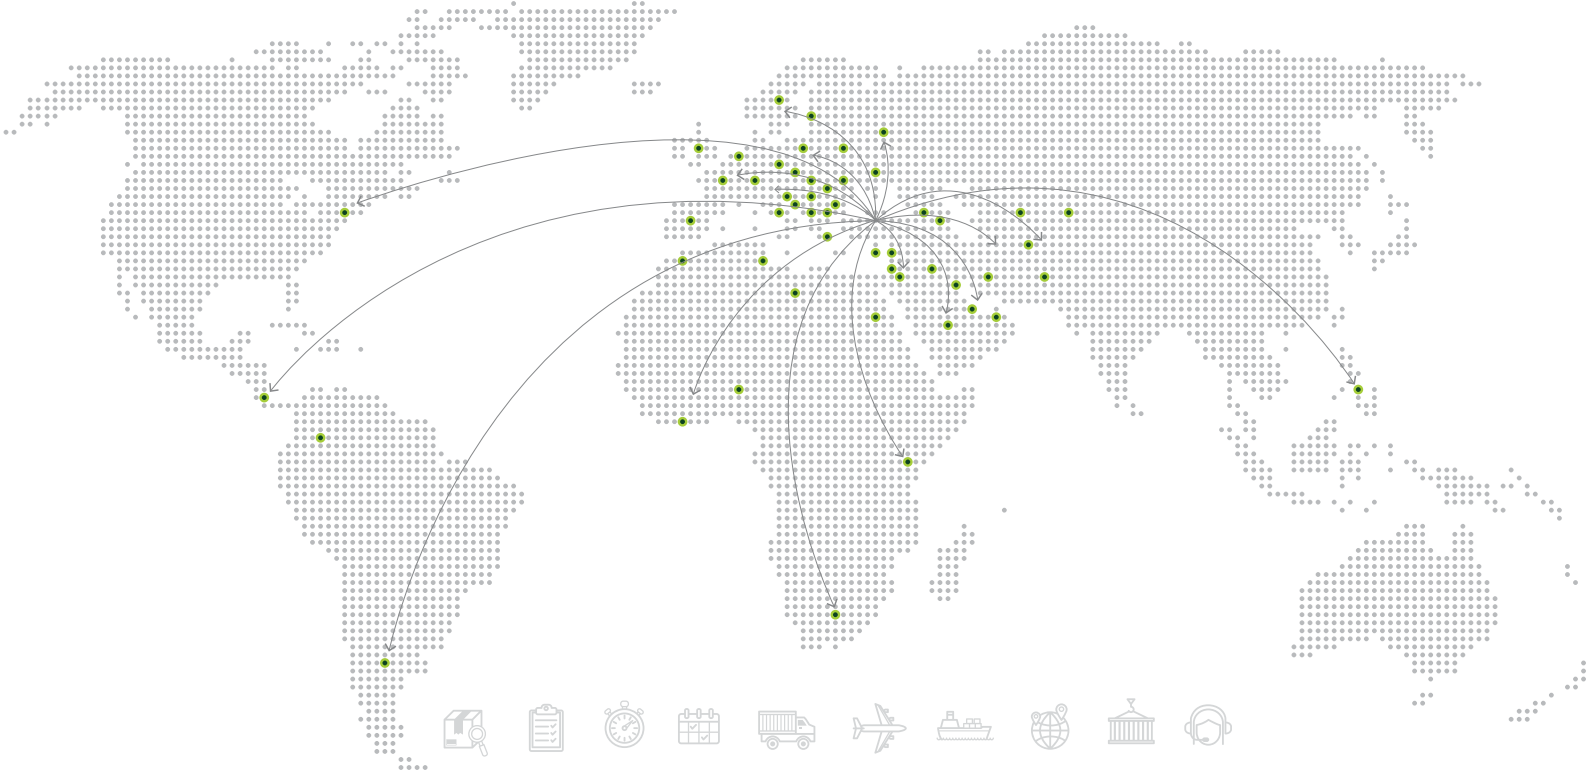

VİTAMİN WORLD
Tarım Ürün. Tic. Ltd. Şti.

GRUP VİTAMİN
TARIM ÜRÜNLERİ TIC. A.Ş.

Direct Export to 32 COUNTRIES IN 4 CONTINENTS

USA - GERMANY - UNITED KINGDOM - FRANCE - CANADA - NETHERLANDS - RUSSIAN FEDERATION
BELGIUM - ITALY - VIETNAM - SPAIN - JAPAN - UNITED ARAB EMIRATES - MALAYSIA - INDONESIA
POLAND - AUSTRIA - SWEDEN - SWITZERLAND - CZECH REPUBLIC - HONG KONG, CHINA - SINGAPORE
BELARUS - SAUDI ARABIA - RAQ - DENMARK - BRAZIL - ROMANIA - MONROVIA - LIBERIA - IRELAND - LITHUANIA